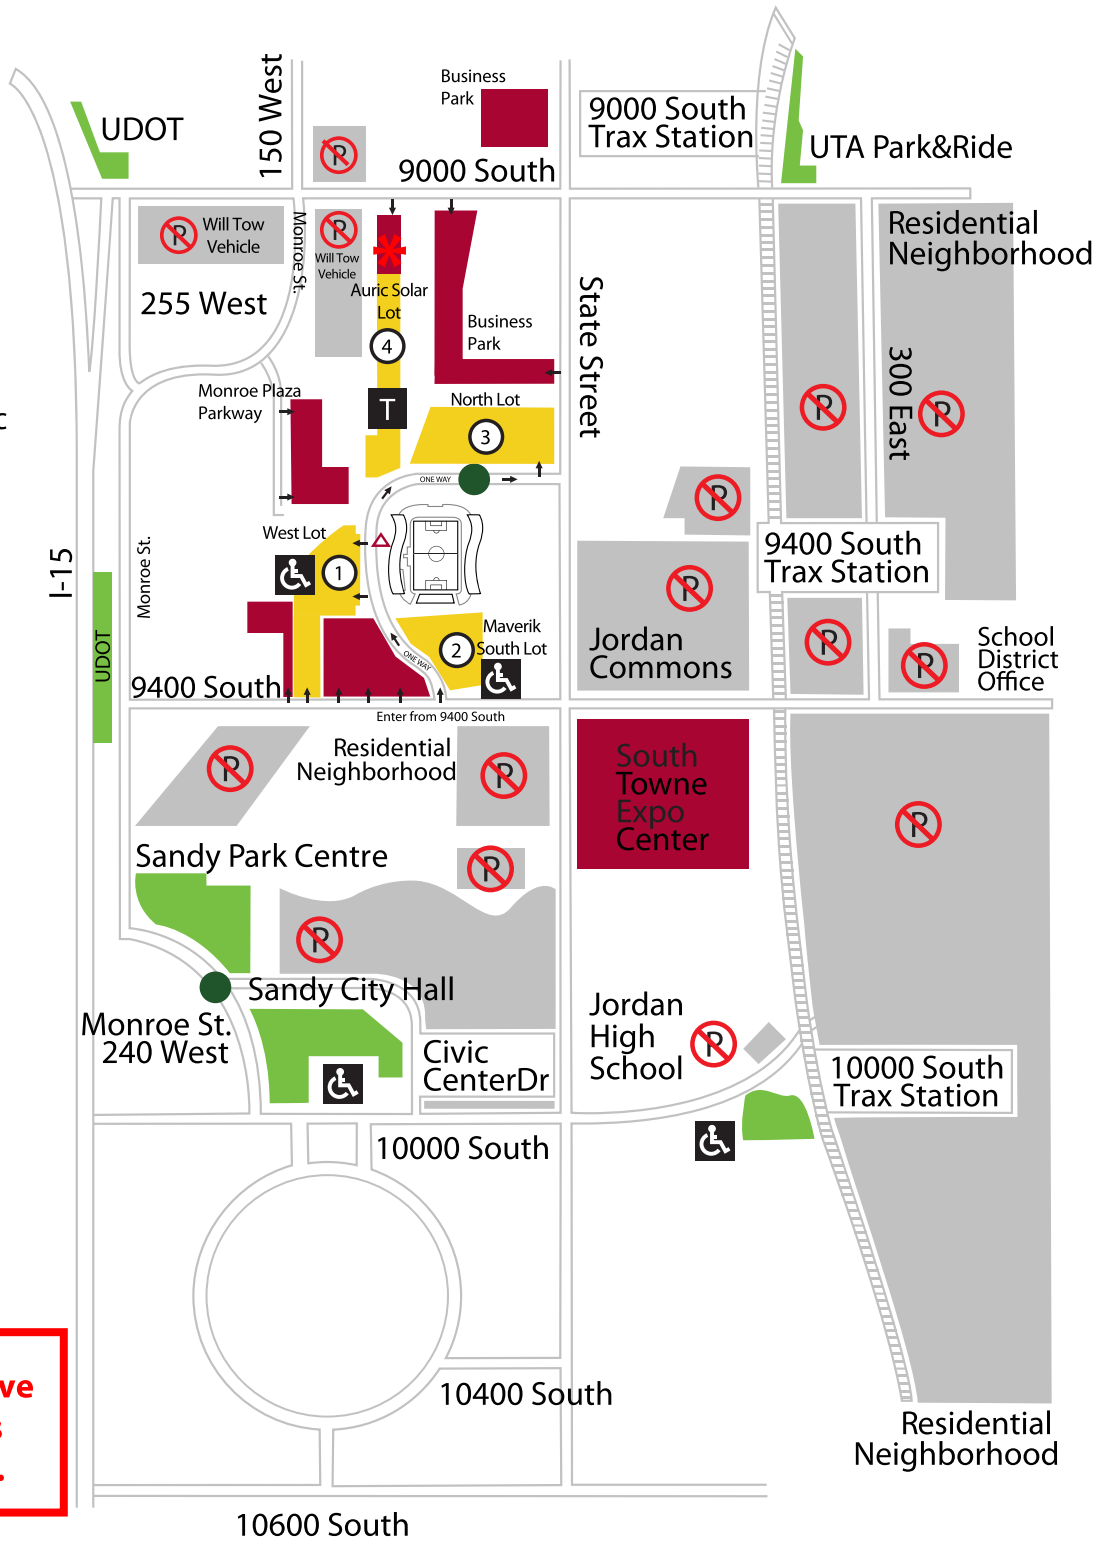

RioTinto

stadium

Visit riotintostadium.com for updated event specific parking information.

2016 REAL SALT LAKE GENERAL PARKING MAP

*** Auric Solar Lot 4 will have less than 100 cash stalls available per RSL game.**

■ No Parking

■ Public

■ Cash

■ Permit Only

● Shuttle Stop

▲ Toyota 100 Lions Club - Valet Parking

♿ Handicapped Parking Available

T Tailgate area

Real Salt Lake shuttle service begins 2 hours prior to kick.